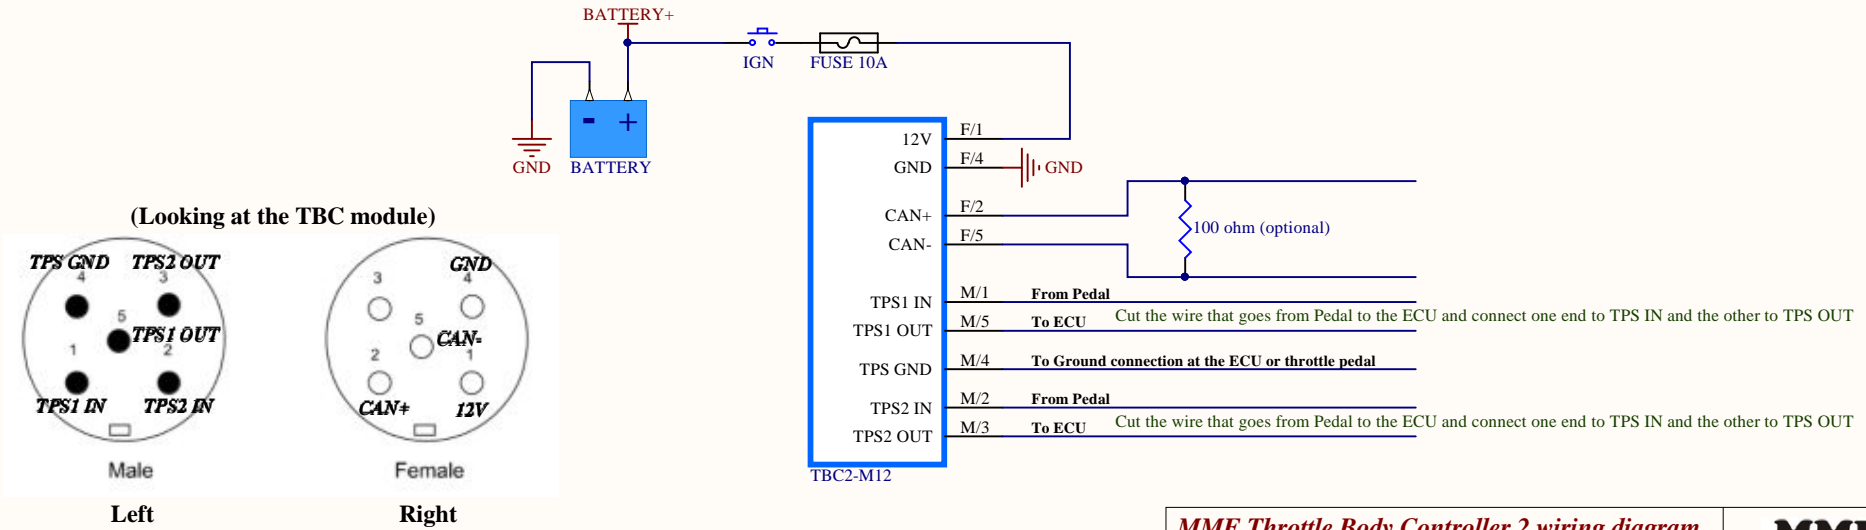

Connection with flying leads

Amphenol 12-Way connector (male pins)

Connection with round M12 connectors

MME Throttle Body Controller 2 wiring diagram
Revision date: 2018-01-18 Author: M.M.

MME Motorsport
www.mme-motorsport.com