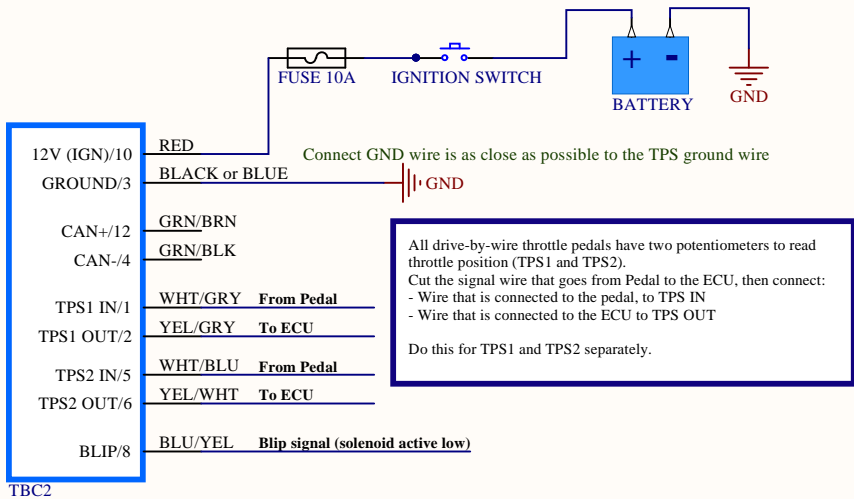

Connection with flying leads

Amphenol 12-Way connector (male pins)

Connection with round M12 connectors

MME Throttle Body Controller 2 wiring diagram
Revision date: 2018-01-18 Author: M.M.

MME Motorsport
www.mme-motorsport.com