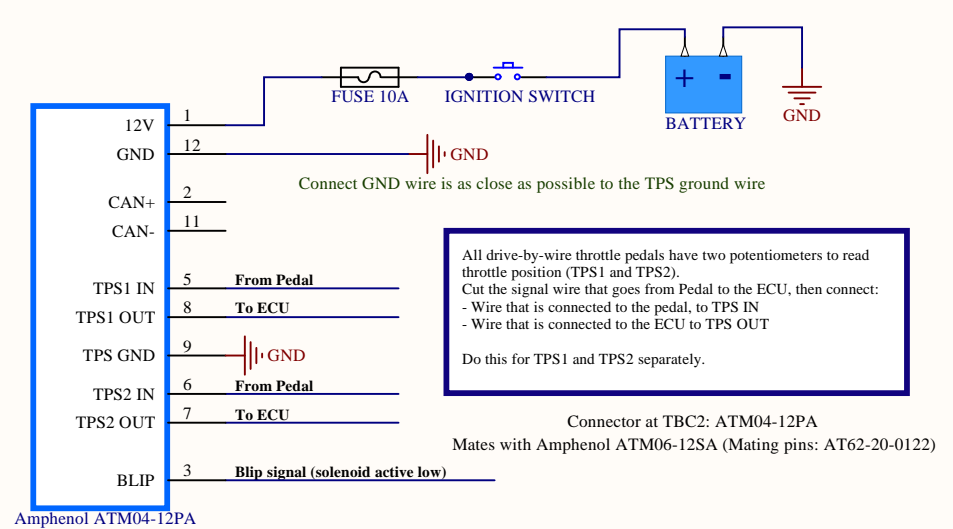

Connection with flying leads

Amphenol 12-Way connector (male pins)

Connection with round M12 connectors

MME Throttle Body Controller 2 wiring diagram
Revision date: 2018-01-18 Author: M.M.

MME Motorsport
www.mme-motorsport.com